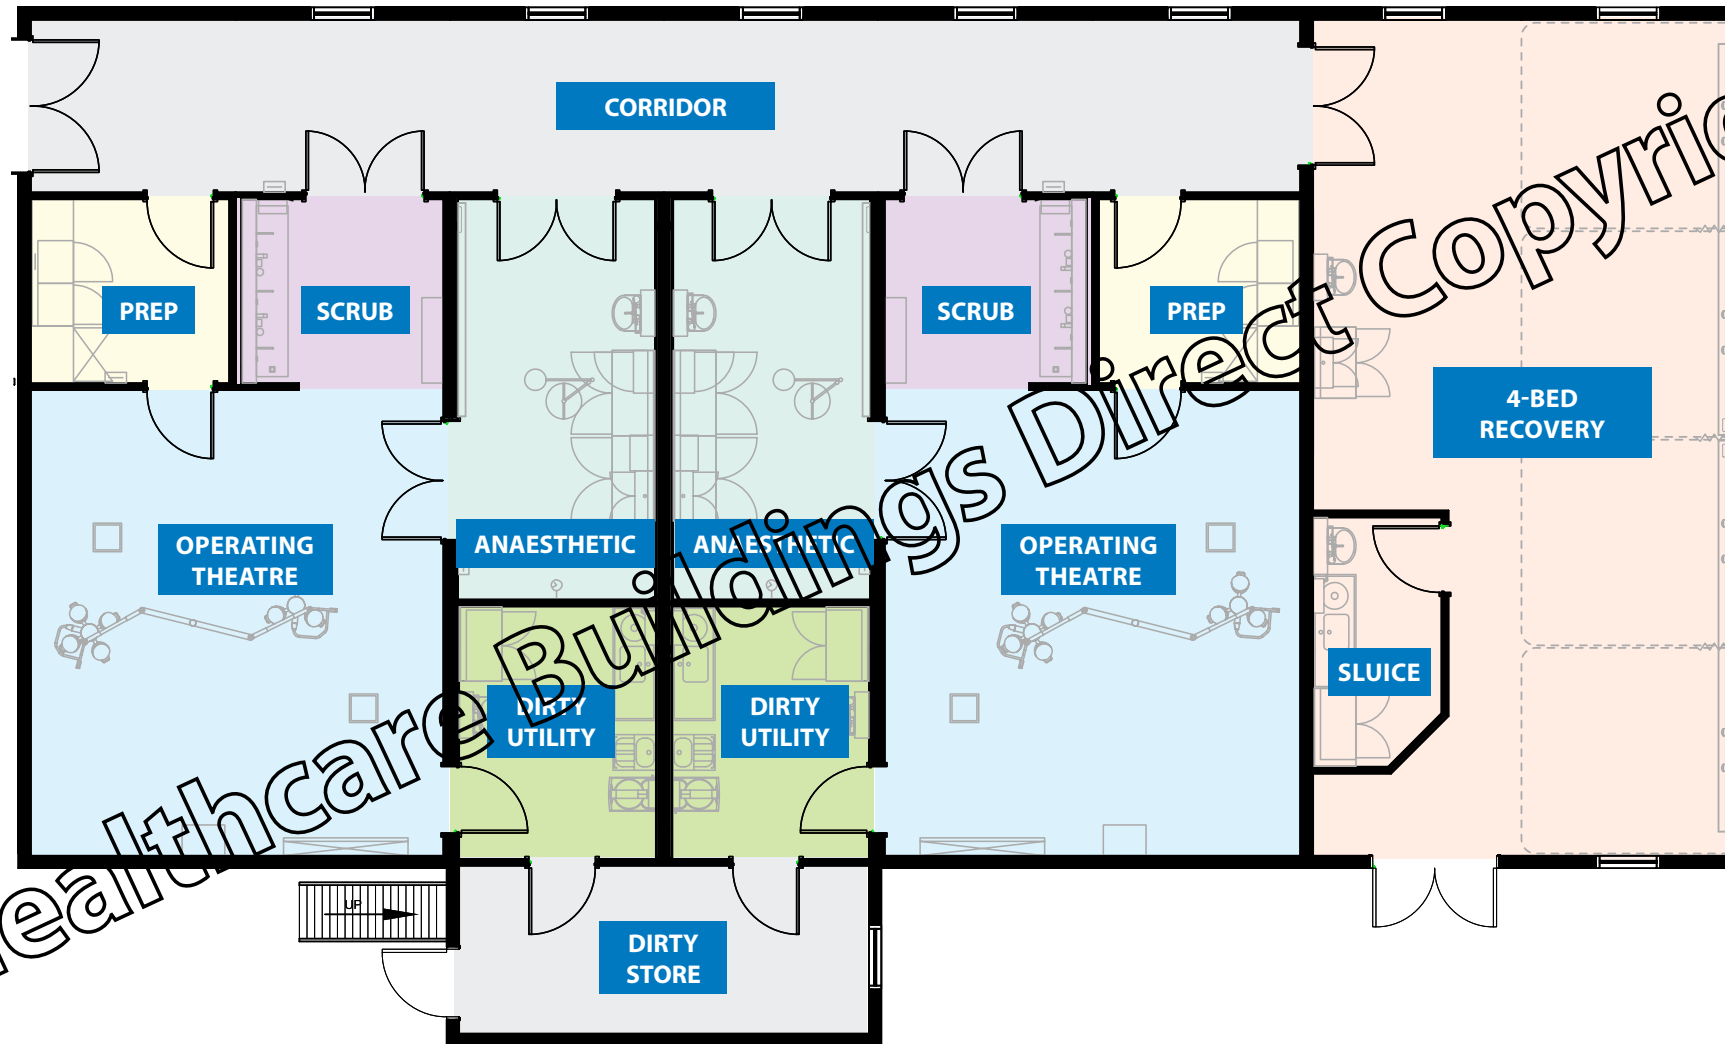

Twin Operating Theatre and Recovery

Healthcare
Buildings **DIRECT**

0845 840 4545

To discuss your options for this or other facilities call **0845 840 4545**

www.hbdirect.co.uk