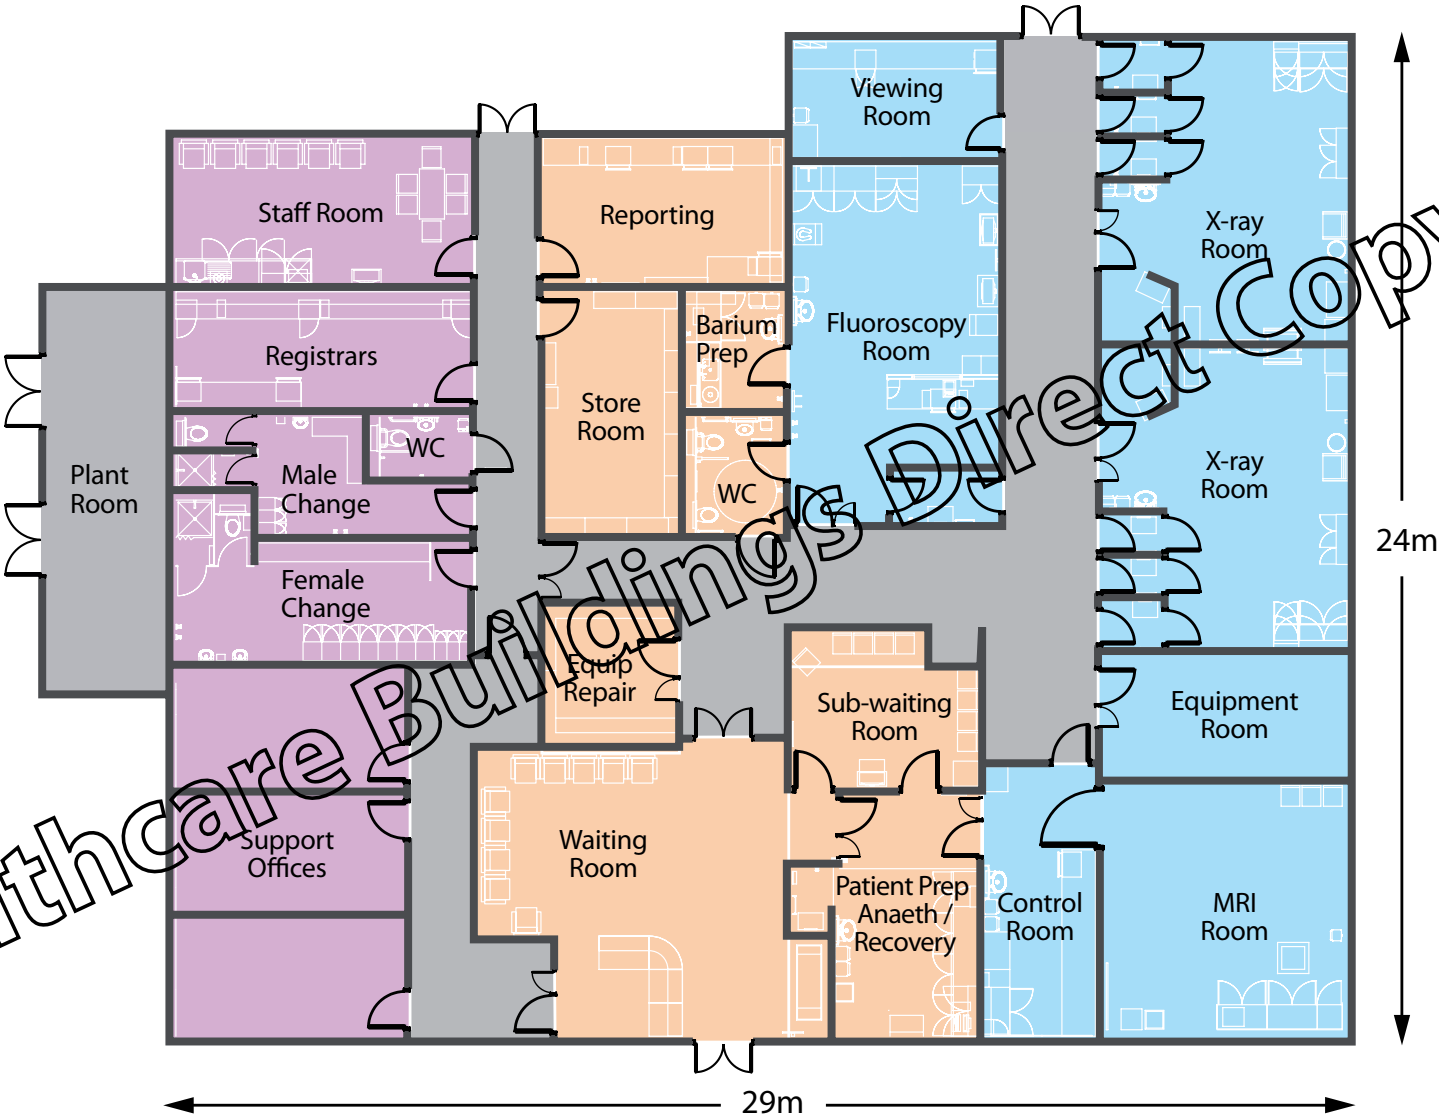

Modular Diagnostic Imaging Facility

Healthcare Buildings **DIRECT**

0845 840 4545

Healthcare Buildings Direct Copyright

To discuss your options for this or other facilities call

0845 840 4545

www.hbdirect.co.uk