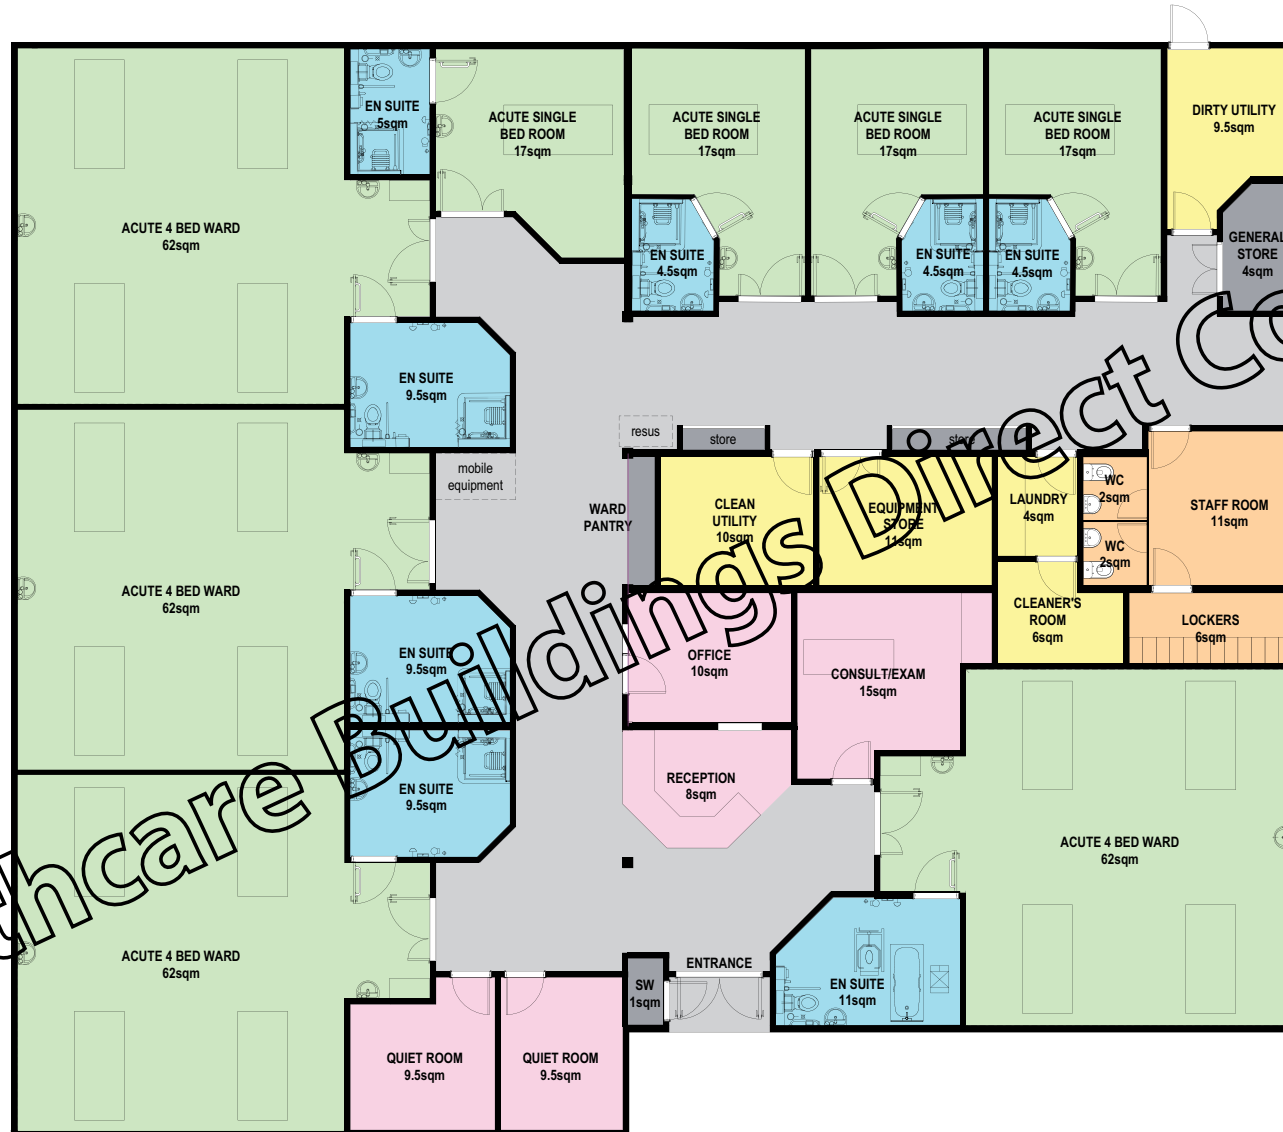

Modular 20-bed Ward

Healthcare Buildings Direct Copyright

To discuss your options for this or other facilities call

0845 840 4545

www.hbdirect.co.uk